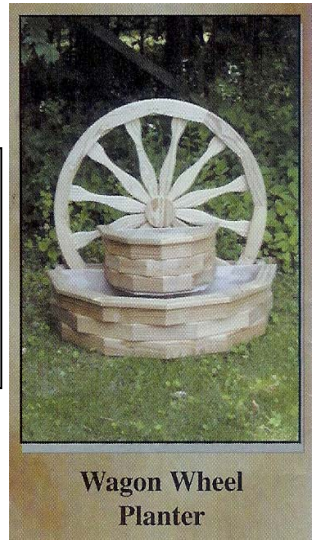

Arbors		Swings
Sidewalk Arbor	\$210.00	
Rose Arbor & Arch	\$325.00	
Sunset Rose Arbor	\$425.00	
Add Benches (Rose Line)	\$75.00	
Sunset Garden Arbor (arbor only)	\$450.00 – add 4ft swing	4' - \$140.00
Sunset Garden Arbor (arbor only)	\$500.00 – add 5 ft swing	
Classic Garden Arbor (arbor only)	\$475.00 – add 5ft swing	5' - \$160.00
Deluxe Garden Arbor	\$650.00	6' - \$190.00

Garden Arbor
 (shown with 5' Classic Swing)
 Opening: Width=72" Depth=52"
 Overall: Width=92" Depth=56" Height=87"

Rose Arch
 Opening: Width=46" Depth=33"
 Overall: Width=70" Depth=42" Height=87"

Sunset Garden Arbor
 (shown with 4' Classic Swing)
 Opening: Width=60" Depth=52"
 Overall: Width=81" Depth=56" Height=89"

Sunset Rose Arbor
 (shown with benches)
 Opening: Width=60" Depth=33"
 Overall: Width=81" Depth=42" Height=87"

Wagon Wheel Planter.....	\$225.00
Wishing Well.....	\$325.00

Wagon Wheel Planter